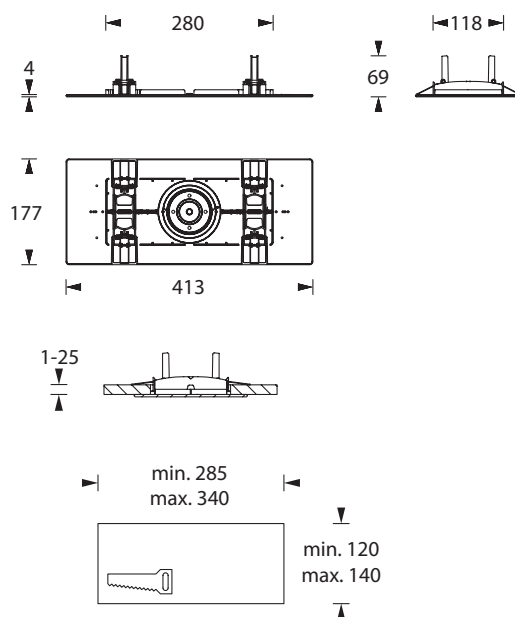

Nicht verwendbar in Verbindung mit einem Deckeneinbaurahmen.

Universal cover plate for ceiling cutouts

With the universal cover plate, existing ceiling cutouts can be covered and different types of luminaires can be mounted surface or recessed. Easy luminaire mounting due to pre-stamped mounting holes.

Cannot be used in conjunction with a recessed ceiling frame.

Technische Daten / Technical specifications

Material	Polycarbonat Polycarbonate
Farbe/color	weiß white
Abmessungen (B x H x T) Dimensions (W x H x D)	413 x 69 x 177 mm
Deckenausschnitt (B x H) Ceiling Cutout (W x H)	min. 285 / max. 340 min. 120 / max. 140 mm
Max. Traglast Max. load capacity	1,8 kg